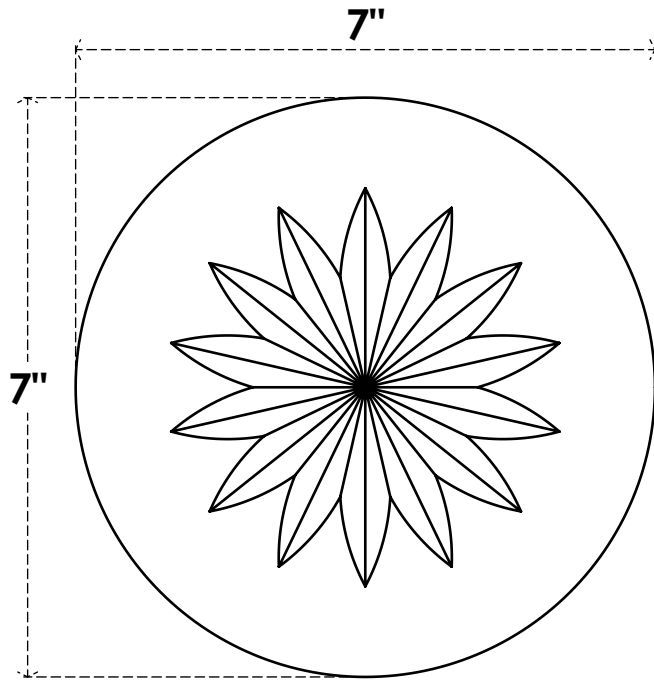

# ROSP070X070X100GRY09

7"W X 7"H X 1"P STANDARD GRAYSON FLOWER ROSETTE WITH SQUARE EDGE,  
ARCHITECTURAL GRADE PVC

**FRONT**

**SIDE**

EKENA MILLWORK  
2300 WEST MAIN ST.  
CLARKSVILLE, TX 75426  
TOLL FREE: 866-607-0453  
WWW.EKENAMILLWORK.COM