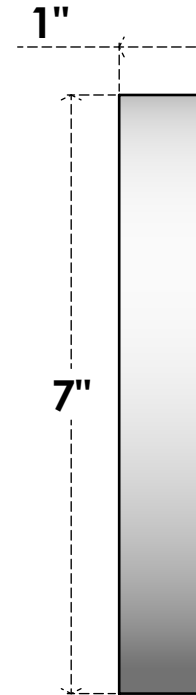

# ROSP070X070X100GRY09

7"W X 7"H X 1"P STANDARD GRAYSON FLOWER ROSETTE WITH SQUARE EDGE,  
ARCHITECTURAL GRADE PVC

**FRONT**

**SIDE**

EKENA MILLWORK  
2300 WEST MAIN ST.  
CLARKSVILLE, TX 75426  
TOLL FREE: 866-607-0453  
WWW.EKENAMILLWORK.COM

#### NOTES

1. INSTALLATION TO BE COMPLETED IN ACCORDANCE WITH MANUFACTURER'S SPECIFICATIONS.
2. DRAWING MAY NOT BE TO SCALE
3. THIS DRAWING IS INTENDED FOR DESIGN AND PLANNING PURPOSES ONLY.
4. ALL INFORMATION CONTAINED HEREIN WAS CURRENT AT THE TIME OF DEVELOPMENT BUT MUST BE REVIEWED AND APPROVED BY THE PRODUCT MANUFACTURER TO BE CONSIDERED ACCURATE.
5. ARCHITECTURAL GRADE PVC PRODUCTS ARE MADE FROM EXPANDED CELLULAR PVC AND COME NATURALLY WHITE BUT MAY BE PAINTED